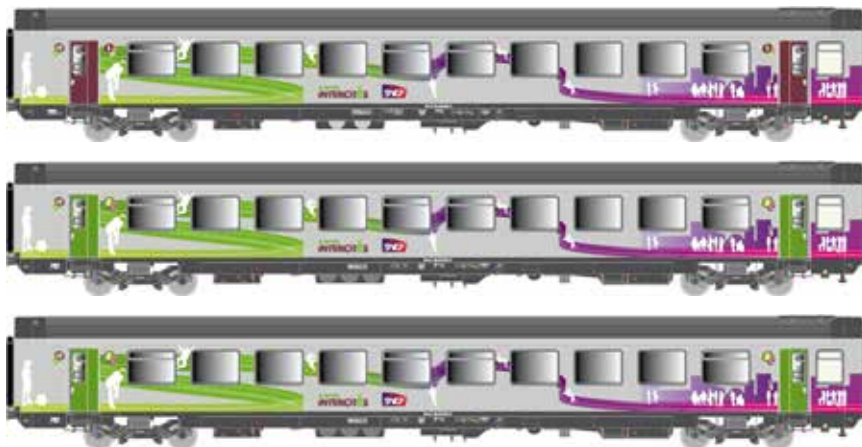

Livraison / Delivery 01/2017

Vtu

Set 40 292 A10tuh +B10 1/2 tuh+B10tu, gris, design violet/vert, silhouettes blanches, Corail Intercités, logo carmillon Ep.V-VI