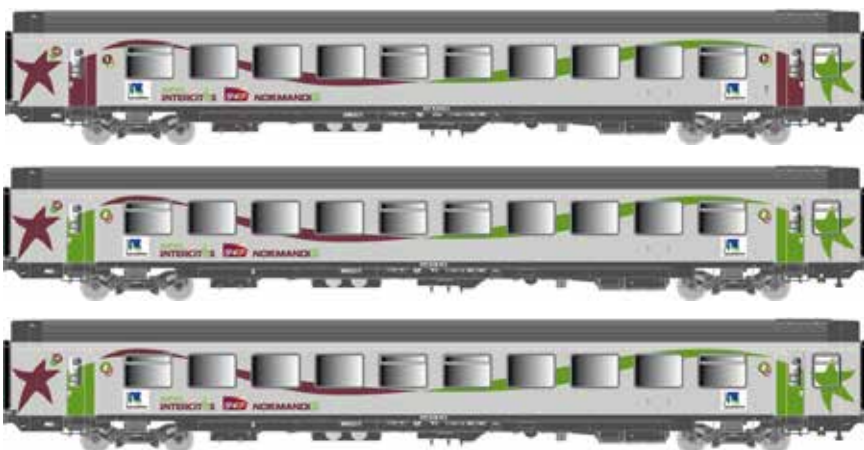

Set 40 291 A10tuh +B10tu+B10tu, gris, étoile et vague, Corail Intercités, logo Région de Basse-Normandie, logo carmillon Ep.V-VI