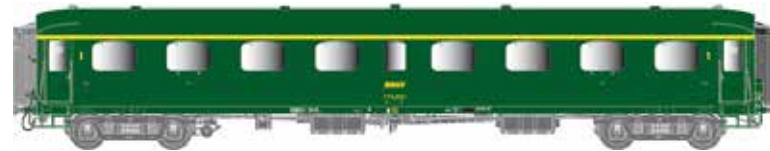

Set 40 198 A8yfi + B9yfi + B9yfi, vert, châssis gris, toit vert, logo enca

Mistral 56 (L Lyonnais)

Livraison / Delivery 01/2017

Set 41 130

A5ru, inox, bandeau rouge et plaque TEE, sans plaque Mistral, Ep.IV
A8u, inox, bandeau rouge et plaque TEE, sans plaque Mistral, Ep.IV
Dx, bleu, grand monogramme SNCF jaune, Ep.IV