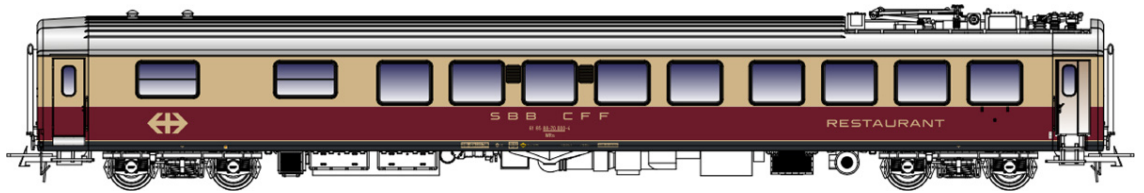

UIC-X RIC / SBB *H0*

*Livraison 06/2016
Delivery 06/2016*

Set 47 216 Am + Bm, green, old logo, 9/12 compartments, silver roof Ep.IV **RERUN**

*Livraison 07/2016
Delivery 07/2016*

RERUN Set 47 221 ABm + Bm, green, new logo, 10/12 compartments, grey roof Ep.IV-V

*Livraison 07/2016
Delivery 07/2016*

Set 47 222 Am + Bm, green, new logo, 9/12 compartments Ep.IV-V **RERUN**

Livraison 06/2016
Delivery 06/2016

New Item Set 47 234 WRm + ABm + Bm, red + green, old logo, 10/12 compartments Ep.IV

Livraison 05/2016
Delivery 05/2016

RERUN 47 240 Bpm, dark grey/light grey - dark grey/beige, chameleon color test, new logo Ep.IV

RERUN 47 241 Bpm, green/grey, bicycle logo, new logo Ep.V-VI

RERUN 47 242 Bpm, grey/white/red, short red band, IC, bicycle logo, new logo Ep.V-VI

RERUN 47 243 Bpm, grey/white/red, long red band, IC, bicycle logo, new logo Ep.V-VI