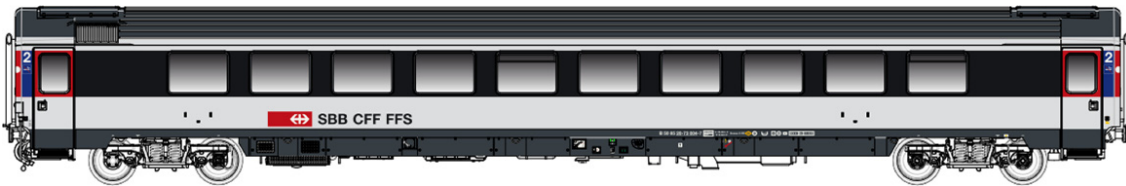

UIC-X RIC / SBB *H0*

*Livraison 06/2016
Delivery 06/2016*

Set 47 216 Am + Bm, green, old logo, 9/12 compartments, silver roof Ep.IV **RERUN**

*Livraison 07/2016
Delivery 07/2016*

RERUN Set 47 221 ABm + Bm, green, new logo, 10/12 compartments, grey roof Ep.IV-V

Livraison 06/2016
Delivery 06/2016

RERUN 47 236 WRm, red/cream, SBB signet, silver roof Ep.IV

Livraison 07/2016
Delivery 07/2016

New Item Set 47 239 Dms + Bm + Bm, green, old logo, 12/12 compartments Ep.IV

Livraison 05/2016
Delivery 05/2016

RERUN 47 240 Bpm, dark grey/light grey - dark grey/beige, chameleon color test, new logo Ep.IV

RERUN 47 241 Bpm, green/grey, bicycle logo, new logo Ep.V-VI

RERUN 47 242 Bpm, grey/white/red, short red band, IC, bicycle logo, new logo Ep.V-VI

RERUN 47 243 Bpm, grey/white/red, long red band, IC, bicycle logo, new logo Ep.V-VI