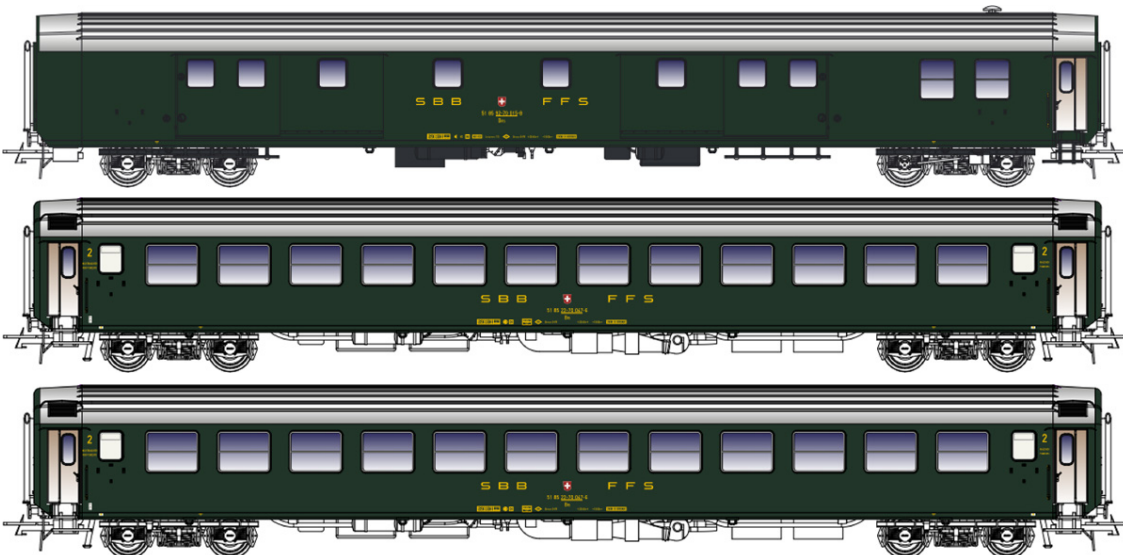

UIC-X RIC / SBB *H0*

*Livraison 06/2016
Delivery 06/2016*

Set 47 216 Am + Bm, green, old logo, 9/12 compartments, silver roof Ep.IV **RERUN**

*Livraison 07/2016
Delivery 07/2016*

RERUN Set 47 221 ABm + Bm, green, new logo, 10/12 compartments, grey roof Ep.IV-V

*Livraison 07/2016
Delivery 07/2016*

Set 47 222 Am + Bm, green, new logo, 9/12 compartments Ep.IV-V **RERUN**

Livraison 06/2016
Delivery 06/2016

New Item Set 47 234 WRm + ABm + Bm, red + green, old logo, 10/12 compartments Ep.IV

Livraison 06/2016
Delivery 06/2016

RERUN 47 236 WRm, red/cream, SBB signet, silver roof Ep.IV

Livraison 07/2016
Delivery 07/2016

New Item Set 47 239 Dms + Bm + Bm, green, old logo, 12/12 compartments Ep.IV

RERUN 47 243 Bpm, grey/white/red, long red band, IC, bicycle logo, new logo Ep.V-VI