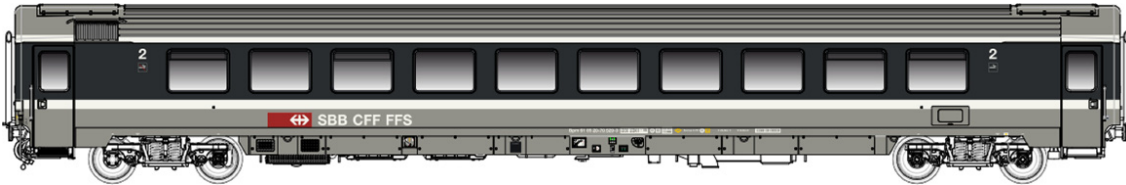

UIC-X RIC / SBB *H0*

*Livraison 06/2016
Delivery 06/2016*

Set 47 216 Am + Bm, green, old logo, 9/12 compartments, silver roof Ep.IV **RERUN**

*Livraison 07/2016
Delivery 07/2016*

RERUN Set 47 221 ABm + Bm, green, new logo, 10/12 compartments, grey roof Ep.IV-V

Livraison 06/2016
Delivery 06/2016

RERUN 47 236 WRm, red/cream, SBB signet, silver roof Ep.IV

Livraison 07/2016
Delivery 07/2016

New Item Set 47 239 Dms + Bm + Bm, green, old logo, 12/12 compartments Ep.IV

Livraison 05/2016
Delivery 05/2016

RERUN 47 240 Bpm, dark grey/light grey - dark grey/beige, chameleon color test, new logo Ep.IV

RERUN 47 241 Bpm, green/grey, bicycle logo, new logo Ep.V-VI

RERUN 47 242 Bpm, grey/white/red, short red band, IC, bicycle logo, new logo Ep.V-VI

RERUN 47 243 Bpm, grey/white/red, long red band, IC, bicycle logo, new logo Ep.V-VI