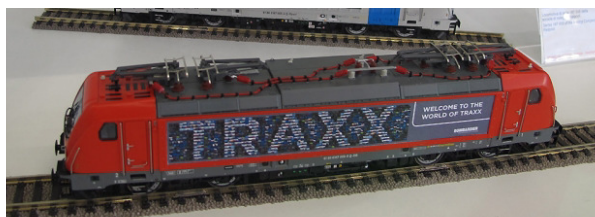

Nr. 60463 DC
Nr. 69463 DC Sound
Nr. 65463 AC digital

Preis nE
Preis nE
Preis nE

Bombardier BR 187 009 (Versuchslok)
Epoche VI