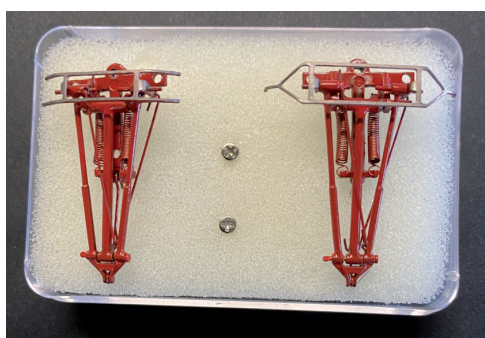

Pantographe

Livable / In Stock

89 201 Set 2 pantographes SX, 1x 3000 V DC, 1x 25000 V AC (class 13)

89 202 Set 2 pantographes SX, 1x 3000 V DC, 1x 25000 V AC (class 18²)

89 203 Set 2 AM 18 pantographes, 2x 3000 V DC (class 21/27/11/19/15)

89 204 Set 2 pantographes AM 18, 1x 3000 V DC, 1x 25000 V AC (class 12/15)

89 205 Set 3 AM 18 pantographes,
1x 3000V DC, 1x 25000 V AC, 1x 15000
V AC (class 18)

89 206
Set 4 AM 18 pantographes,
2x 3000 V DC, 2x 25000 V AC
(CC 40100)

89 207 AM 18 pantographe,
1x 25000 V AC (BB 15000)

89 211 Set 2 DSA 350 SEK pantographes,
2x 15000 V AC (class 101)

89 212 Set 4 SBS 66 pantograpes,
2x 3000 V DC, 1x 25000 V AC, 1x 15000
V AC (class 184)