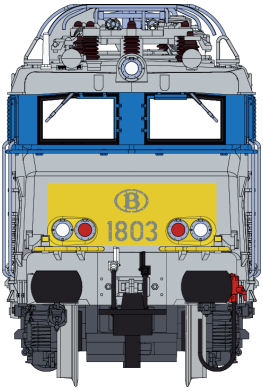

Pantographe

Livable / In Stock

89 201 Set 2 pantographes SX, 1x 3000 V DC, 1x 25000 V AC (class 13)

89 202 Set 2 pantographes SX, 1x 3000 V DC, 1x 25000 V AC (class 18²)

89 203 Set 2 AM 18 pantographes, 2x 3000 V DC (class 21/27/11/19/15)

89 204 Set 2 pantographes AM 18, 1x 3000 V DC, 1x 25000 V AC (class 12/15)

89 205 Set 3 AM 18 pantographes,
1x 3000V DC, 1x 25000 V AC, 1x 15000
V AC (class 18)

89 206
Set 4 AM 18 pantographes,
2x 3000 V DC, 2x 25000 V AC
(CC 40100)