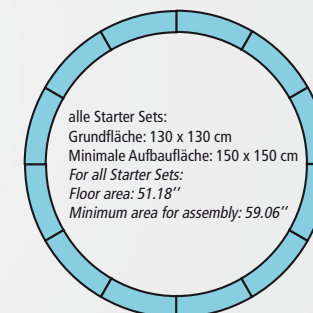

Contents 37154

- 1 x 25 Ton Diesel Loco
- 2 x Freight Cars
- 12 x 35211 R1 (Curve Track R1 600 mm / 23.6")
- 1 x 35270 Track Power Clamp
- 1 x 35285 Track Clips, 14 pcs.
- 1 x R/C Pocket Remote

Ihr Fachhändler / Retailer