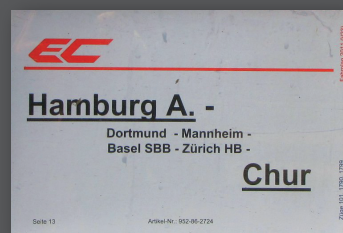

2°cl Bpm livrea bi-grigio, logo
SBB bianco, logo bici sulla porta
Two-tone grey livery, SBB logo
white, bike symbol on door window